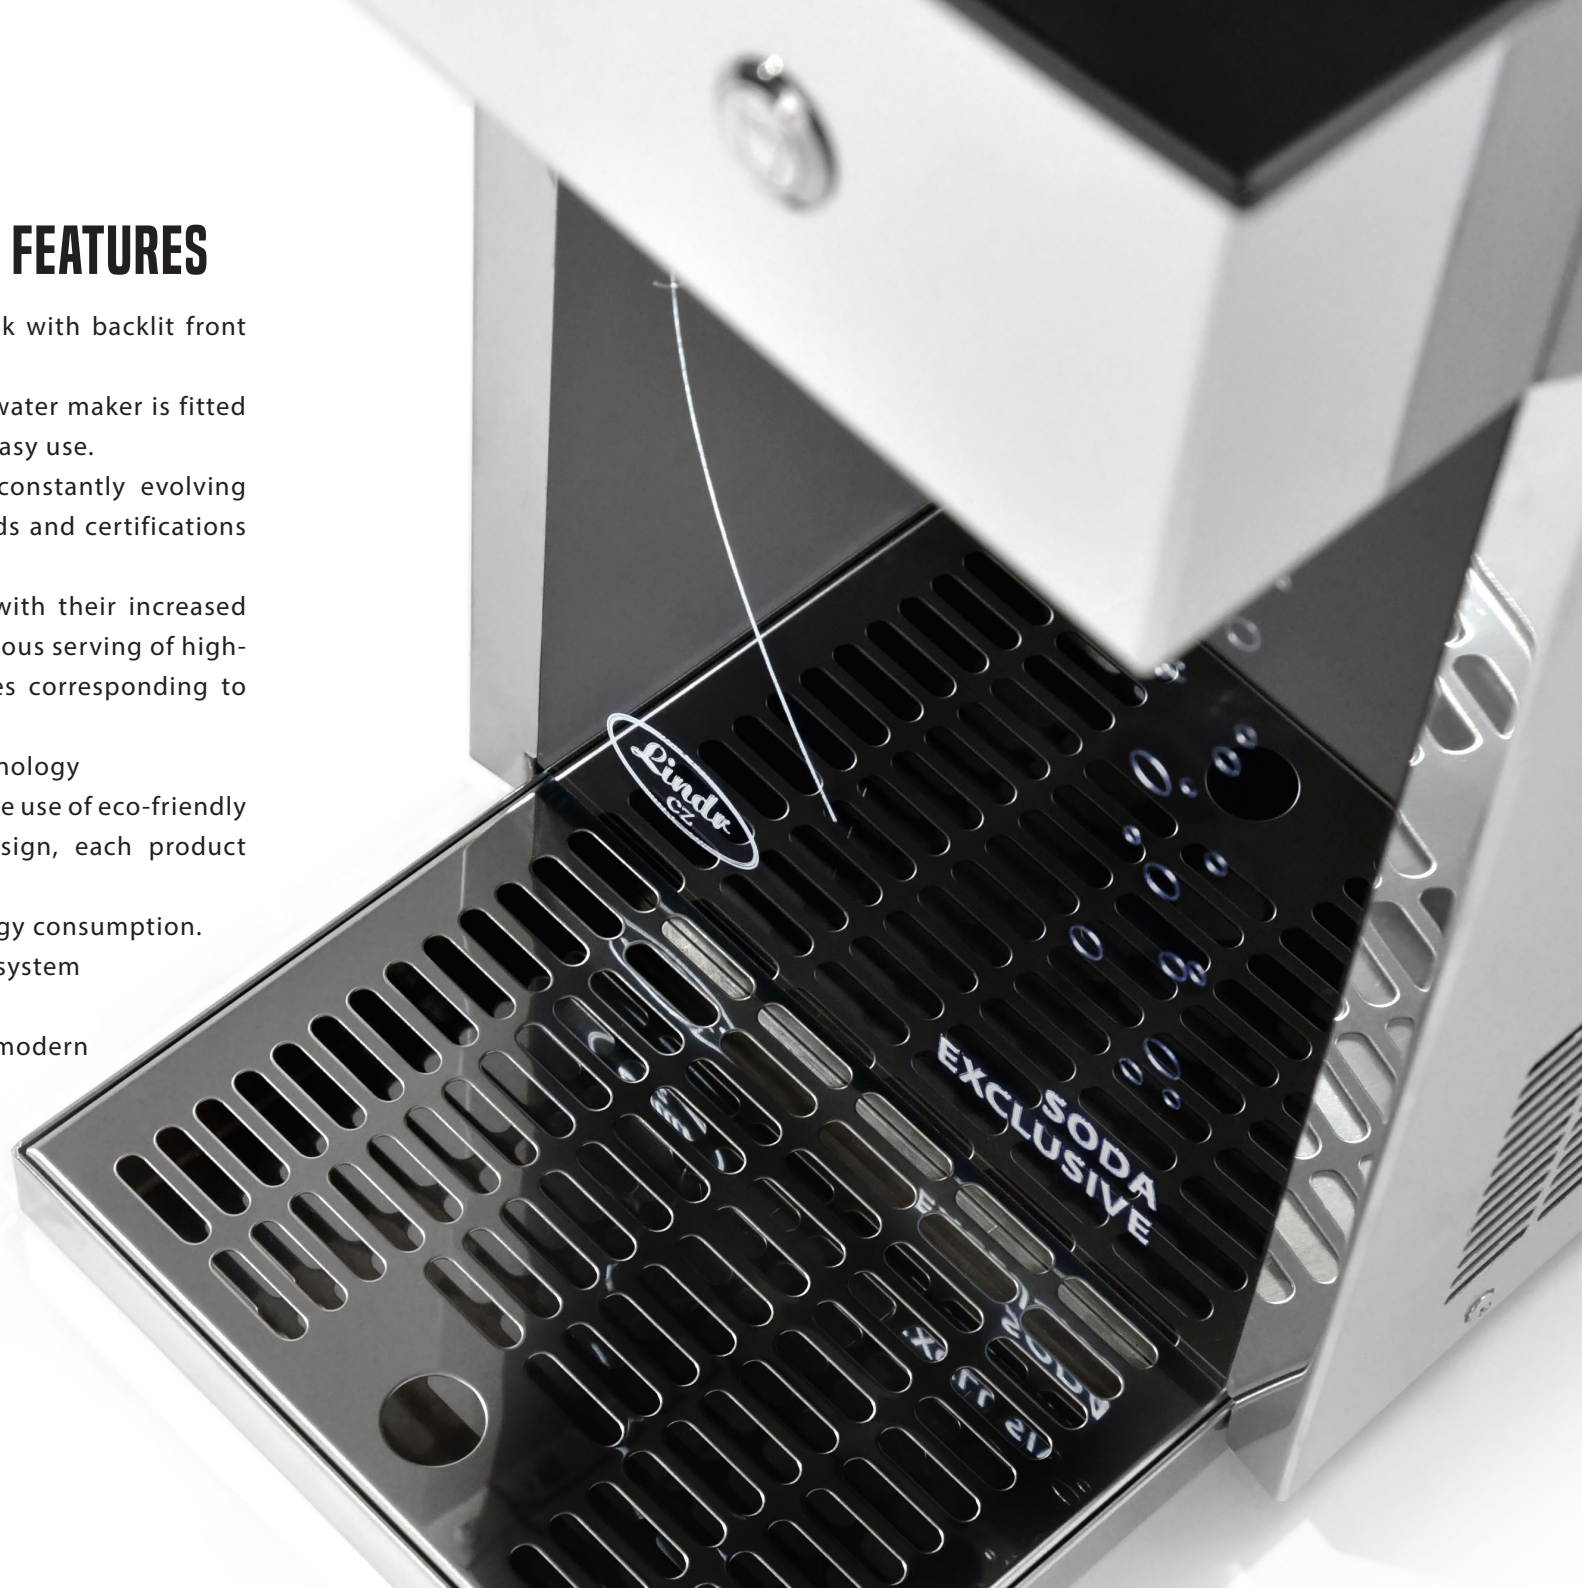

| BENEFITS AND USEFUL FEATURES

BACKLIT FRONT PANEL - Elegant look with backlit front panel with customised logos.

PUSH BUTTON CONTROL - The soda water maker is fitted with high quality control buttons for easy use.

INNOVATION - All our coolers are constantly evolving and meet all the latest safety standards and certifications (Czech and European).

PERFORMANCE - The soda makers, with their increased continuous output, enable the continuous serving of high-quality chilled beverages in quantities corresponding to their numbering in liters.

GREEN LINE - LINDR GREEN LINE technology is environmentally friendly thanks to the use of eco-friendly refrigerant R-290. Thanks to this design, each product achieves 20 % higher energy efficiency and 20 % lower energy consumption. We have introduced an energy saving system in the production.

CONSTRUCTION AND SERVICE - The modern layout of the cooling technology guarantees easy accessibility for any service and maintenance.

OVERALL COMPACTNESS - soda makers have the best ratio of performance, size and price on the market.