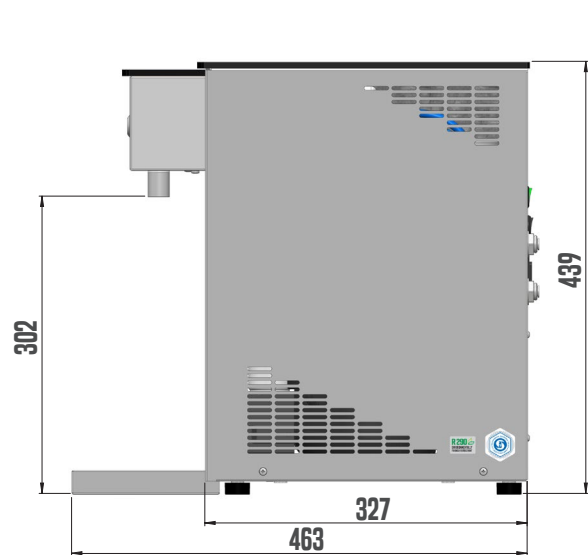

SODA EXCLUSIVE NEW GREEN LINE

PRODUCT MODEL	SODA EXCLUSIVE NEW GL
COOLING POWER OF THE COMPRESSOR (HP)	1/8
COOLING POWER OF THE COMPRESSOR (W)	310
MAXIMUM COOLING CAPACITY TO 0°C / TK 45°C (L/HOUR)	25
CONTINUOUS COOLING PERFORMANCE (L/HOUR)	20
THERMAL GRADIENT ΔT (°C)	10
AIR COMPRESSOR	NO
ICE BANK (KG)	-
NUMBER OF TAPS (PCS)	1
NUMBER OF COOLED BEVERAGES	SODA+WATER
CARBONATED WATER (L/HOUR)	20-25
LENGTH OF COOLING COILS (M)	1X11
POWER (W)	391
AMPERAGE (A)	1,70
NET WEIGHT (KG)	23,0
REFRIGERANT TYPE	R290
VOLTAGE (V)	220-240V 50HZ~1
BEVERAGE CONNECTION (FITTINGS)	WATER 3/8
CO2 CONNECTION (FITTINGS)	5/16
OUTPUT (FITTINGS)	-
CUSTOMIZED OPTIONS	
CHOICE OF TAP	NE
CONNECTION - STAINLESS STEEL SCREWING	NE
MOTIVE OF LIGHTING PANEL	ANO
POWER CABLE PLUG	ANO