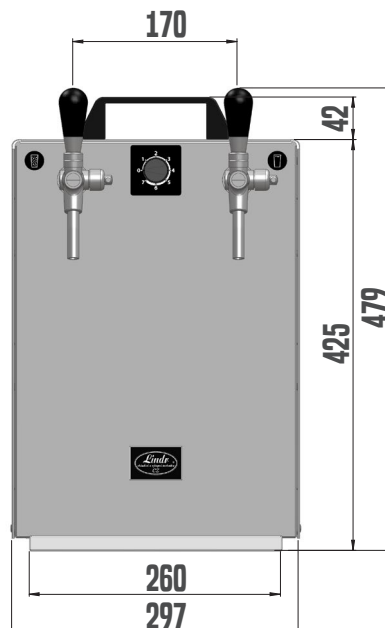

OVERALL COMPACTNESS – soda makers have the best ratio of performance, size and price on the market.

EASY TO CARRY - Easy and safe handling and transport thanks to handles mounted on the upper part.

SODA KONTAKT 70 NEW GREEN LINE 2X TAP