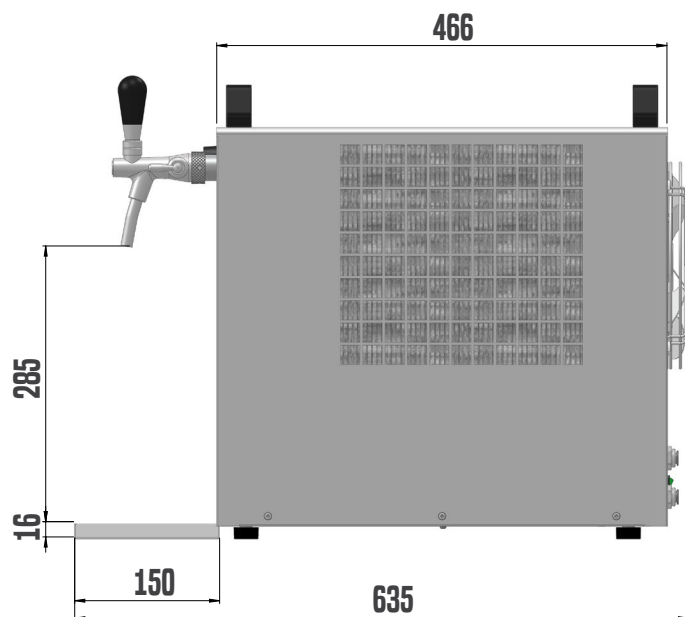

SODA KONTAKT 70 NEW GREEN LINE 2X TAP

PRODUCT MODEL	SODA KONTAKT 70 NEW GL 2X TAP
COOLING POWER OF THE COMPRESSOR (HP)	1/3
COOLING POWER OF THE COMPRESSOR (W)	860
MAXIMUM COOLING CAPACITY TO 0°C / TK 45°C (L/HOUR)	90
CONTINUOUS COOLING PERFORMANCE (L/HOUR)	70
THERMAL GRADIENT ΔT (°C)	10
AIR COMPRESSOR	NO
ICE BANK (KG)	-
NUMBER OF TAPS (PCS)	2
NUMBER OF COOLED BEVERAGES	SODA+1
CARBONATED WATER (L/HOUR)	90-70
LENGTH OF COOLING COILS (M)	2X18
POWER (W)	828
AMPERAGE (A)	3,60
NET WEIGHT (KG)	37,0
REFRIGERANT TYPE	R290
VOLTAGE (V)	220-240V 50HZ~1
BEVERAGE CONNECTION (FITTINGS)	WATER 3/8, BEVERAGE 3/8
CO2 CONNECTION (FITTINGS)	5/16
OUTPUT (FITTINGS)	-
CUSTOMIZED OPTIONS	
CHOICE OF TAP	NO
CONNECTION - STAINLESS STEEL SCREWING	NO
MOTIVE OF LIGHTING PANEL	NO
POWER CABLE PLUG	YES

SODA WATER MAKERS - COUNTER TOP