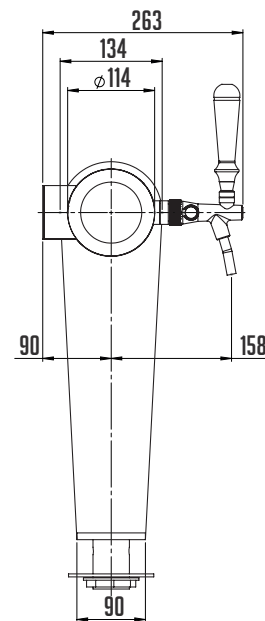

LINDR NAKED COLD BRIDGE 4 TOWER

The LINDR NAKED COLD BRIDGE tower with four taps is the absolute top among dispensing towers.

The flagship of our production, which will be without a doubt the absolute dominant of your bar. The LINDR NAKED COLD BRIDGE tower with four taps is the absolute top among dispensing towers, excellent not only in appearance, but above all in its unique recirculation system. This tower will clearly show guests that you are serious about dispensing beer. The only tower in the series with one stand in the middle.

BEVERAGE LINES - The construction of the tower offers a basic diameter of 8 mm for beverage management in a stainless steel design.

EASY INSTALLATION - The model is fixed with only one nut.

LINDR NAKED COLD BRIDGE 4 TOWER

Thanks to the larger spacing, lever taps can also be installed.

TECHNICAL PARAMETERS

PRODUCT MODEL	LINDR NAKED COLD BRIDGE 4 TOWER
BASIC MEDALLION	YES
LINDR TAP	YES
MEDALLION Ø 69 MM	YES
CONNECTION - INPUT ST. STEEL TUBE 8MM WITH RECIRCULATION COIL RIGHT TO THE TAP	YES
NUMBER OF TAPS (PCS)	4
WEIGHT (KG)	12,0
COLOR DESIGN- POLISHED STAINLESS STEEL	YES
OPTIONAL ACCESSORIES	YES
ILLUMINATED MEDALLION	✓
WOODEN MEDALLION	✓
CHOICE OF MEDALLION Ø 82 MM	✓
CHOICE OF TAP	✓
CHOICE OF MEDALLION	X
CONNECTION - INLET 10 MM STAINLESS STEEL WITH RECIRCULATION COIL RIGHT TO THE TAP	X
POSSIBLE CUSTOMIZED OPTIONS	YES
FISH EYE MEDALLION	✓
COLOR DESIGN ACCORDING TO RAL SAMPLES	X
COLORED DESIGN OF SANDBLASTING	✓