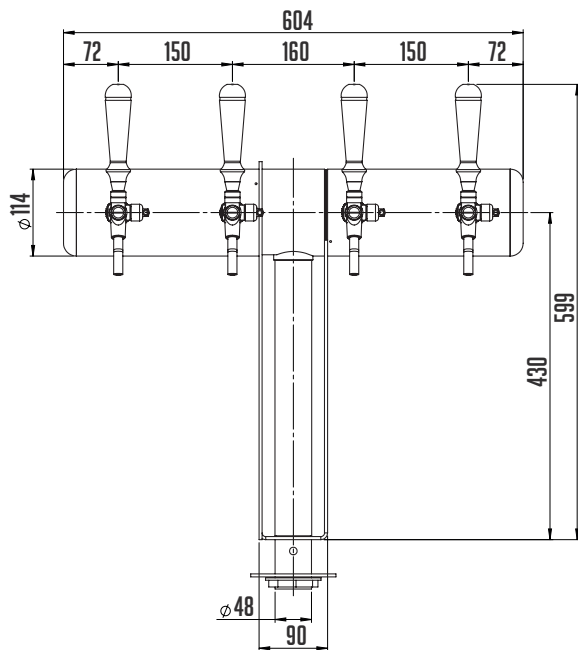

LINDR NAKED COLD BRIDGE 4 TOWER

The LINDR NAKED COLD BRIDGE tower with four taps is the absolute top among dispensing towers.

The flagship of our production, which will be without a doubt the absolute dominant of your bar. The LINDR NAKED COLD BRIDGE tower with four taps is the absolute top among dispensing towers, excellent not only in appearance, but above all in its unique recirculation system. This tower will clearly show guests that you are serious about dispensing beer. The only tower in the series with one stand in the middle.

BEVERAGE LINES - The construction of the tower offers a basic diameter of 8 mm for beverage management in a stainless steel design.

EASY INSTALLATION - The model is fixed with only one nut.

LINDR NAKED COLD BRIDGE 4 TOWER

NUMBER OF TAPS (PCS)

4

COLOUR DESIGN (YES)

STAINLESS STEEL/ SANDBLASTED

BEVERAGE CONNECTION (MM)

8

CHOICE OF TAPS

There is a selection of classic or lever taps with different types of handles.

Thanks to the larger spacing, lever taps can also be installed.

TECHNICAL PARAMETERS

PRODUCT MODEL	LINDR NAKED COLD BRIDGE 4 TOWER
BASIC MEDALLION	YES
LINDR TAP	YES
MEDALLION Ø 69 MM	YES
CONNECTION - INPUT ST. STEEL TUBE 8MM WITH RECIRCULATION COIL RIGHT TO THE TAP	YES
NUMBER OF TAPS (PCS)	4
WEIGHT (KG)	12,0
COLOR DESIGN- POLISHED STAINLESS STEEL	YES
OPTIONAL ACCESSORIES	YES
ILLUMINATED MEDALLION	✓
WOODEN MEDALLION	✓
CHOICE OF MEDALLION Ø 82 MM	✓
CHOICE OF TAP	✓
CHOICE OF MEDALLION	X
CONNECTION - INLET 10 MM STAINLESS STEEL WITH RECIRCULATION COIL RIGHT TO THE TAP	X
POSSIBLE CUSTOMIZED OPTIONS	YES
FISH EYE MEDALLION	✓
COLOR DESIGN ACCORDING TO RAL SAMPLES	X
COLORED DESIGN OF SANDBLASTING	✓